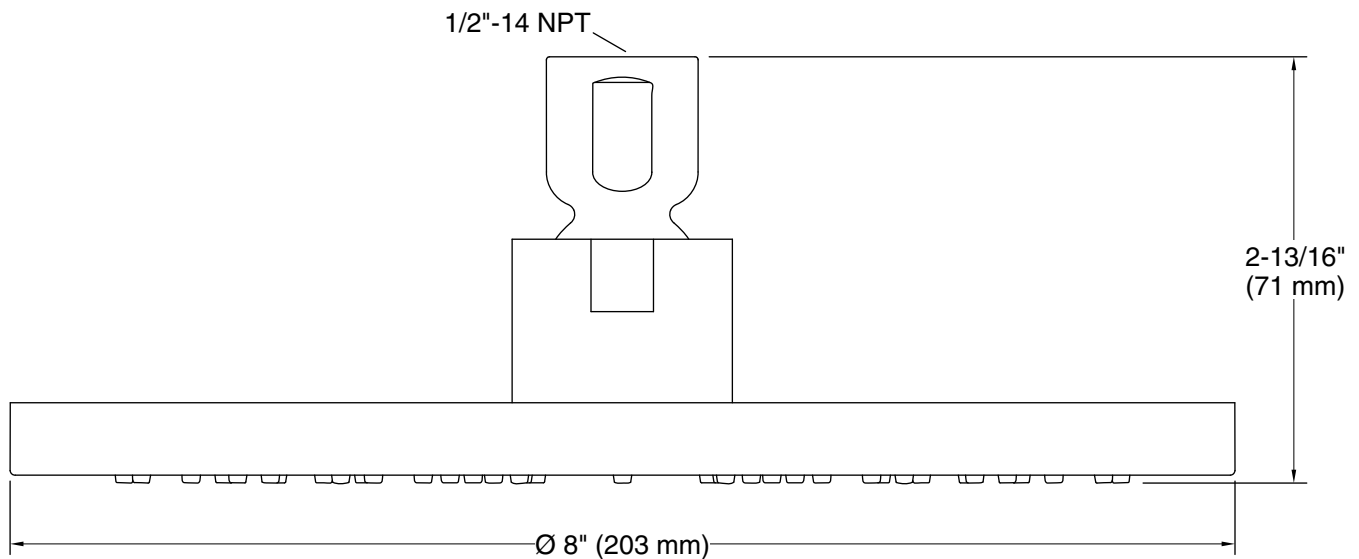

Technical Information

All product dimensions are nominal.

Showerhead/Body Spray:

Rated maximum flow: 1.75 gal/min (6.6 l/min)

flow:

Pressure: 80 psi (5.5 bar)

Notes

For use with automatic compensating valves rated at 1.5 gal/min (5.7 l/min) or less.

Install this product according to the installation instructions.